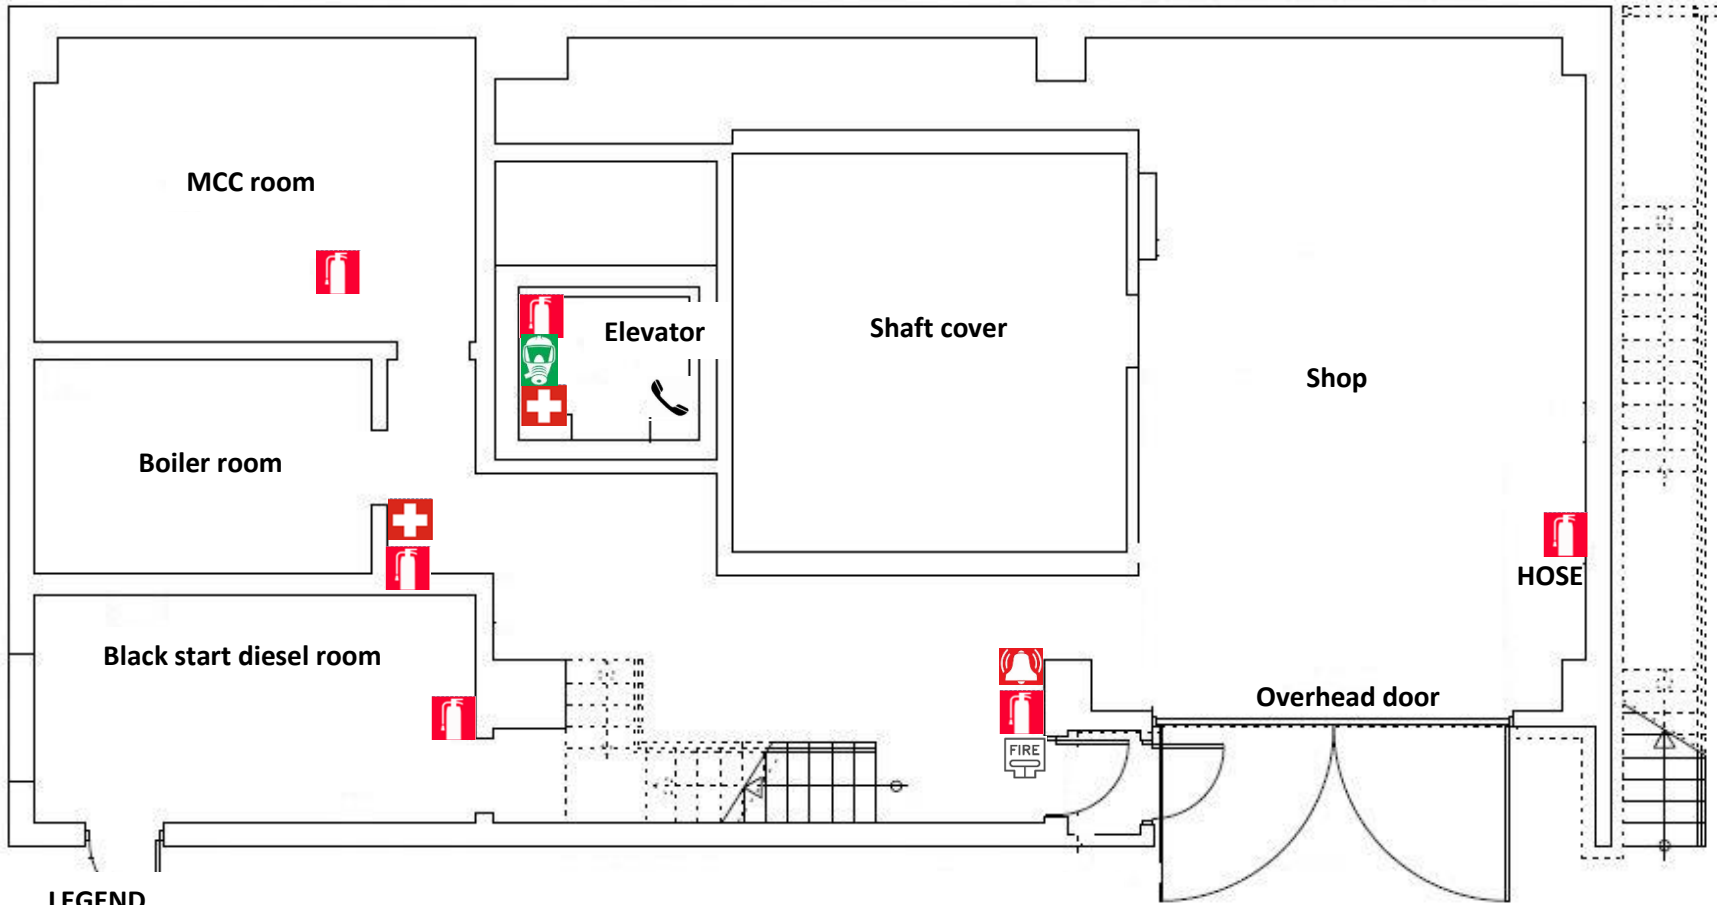

**AISHIHIK HYDRO SERVICE BUILDING EMERGENCY EQUIPMENT – MAIN FLOOR**

**LEGEND**

	Fire extinguisher		Fire alarm signal device
	First aid/eyewash		Self-contained self-rescue breather
	AED		Telephone
	Fire alarm pull station		

## AISHIHK HYDRO SERVICE BUILDING EMERGENCY EQUIPMENT – 2<sup>ND</sup> FLOOR